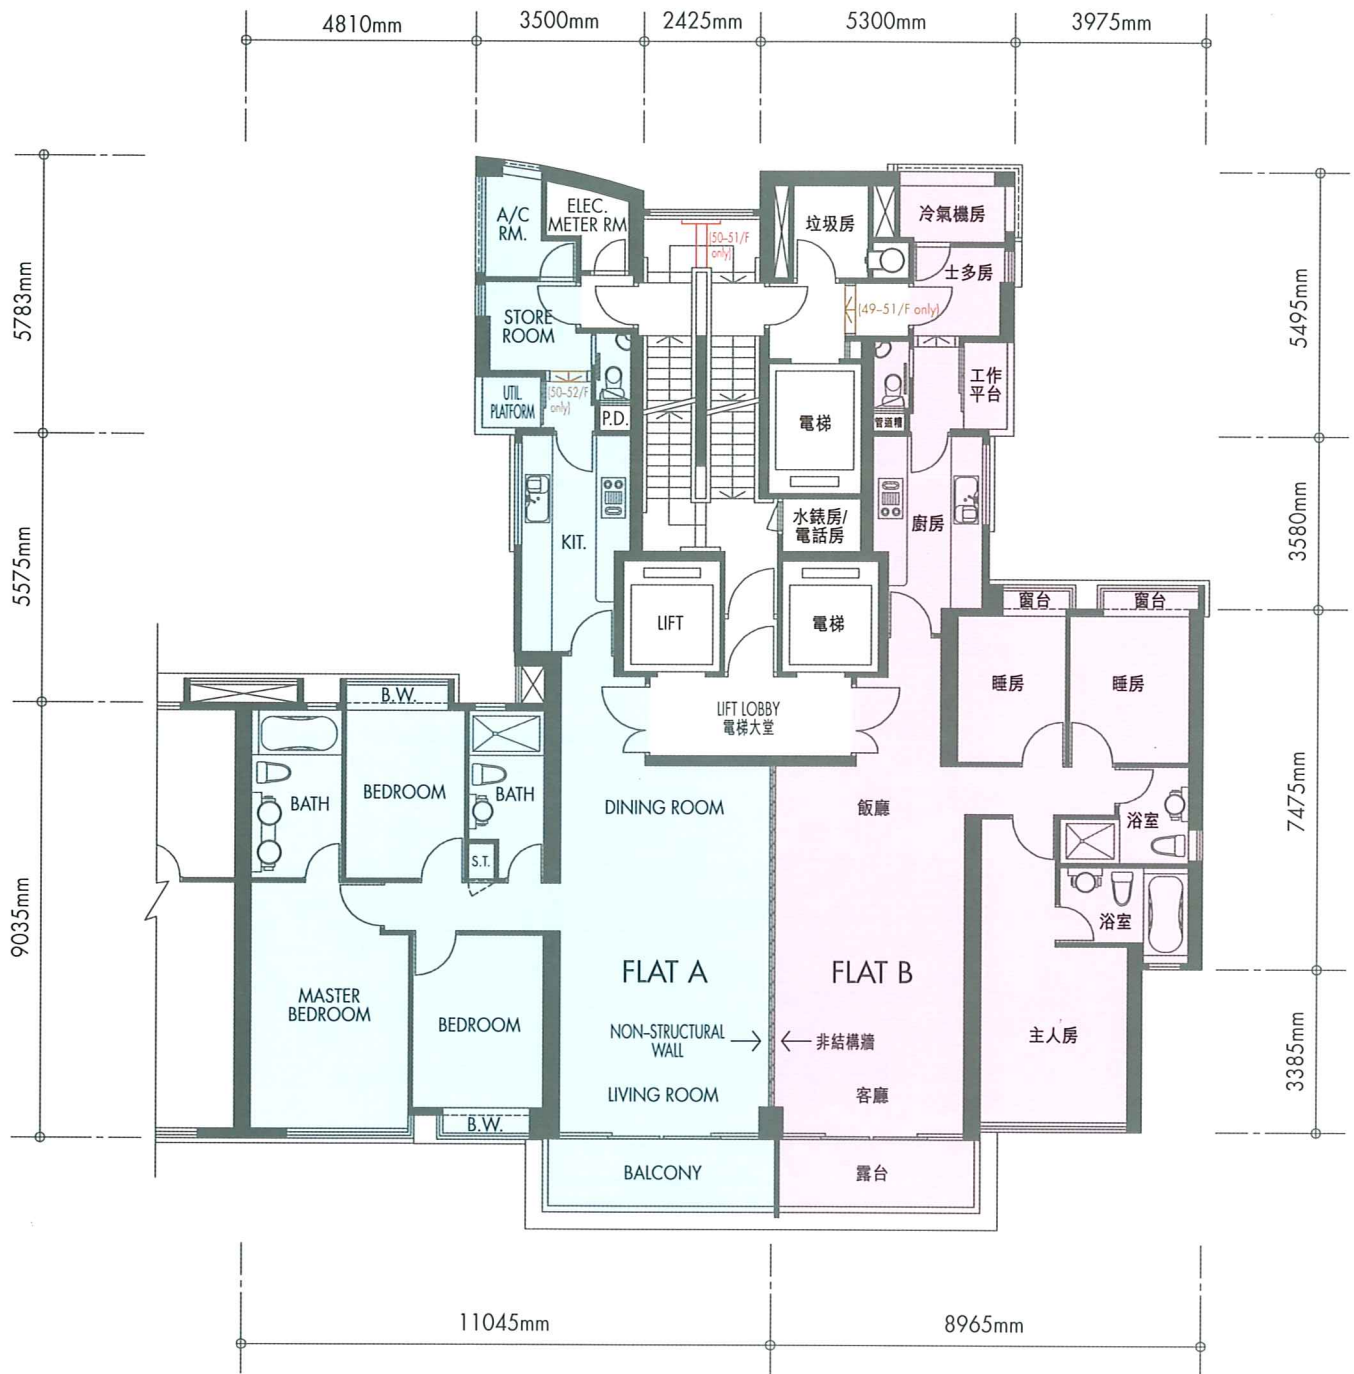

# SOUTH TOWER 6 5/F

↓ Panoramic Ocean View ↓  
無邊際遠洋景

# SOUTH TOWER 6 45-48/F

↓ Panoramic Ocean View ↓  
無邊際遠洋景

# SOUTH TOWER 6 49-52/F

↓ Panoramic Ocean View ↓  
無邊際遠洋景